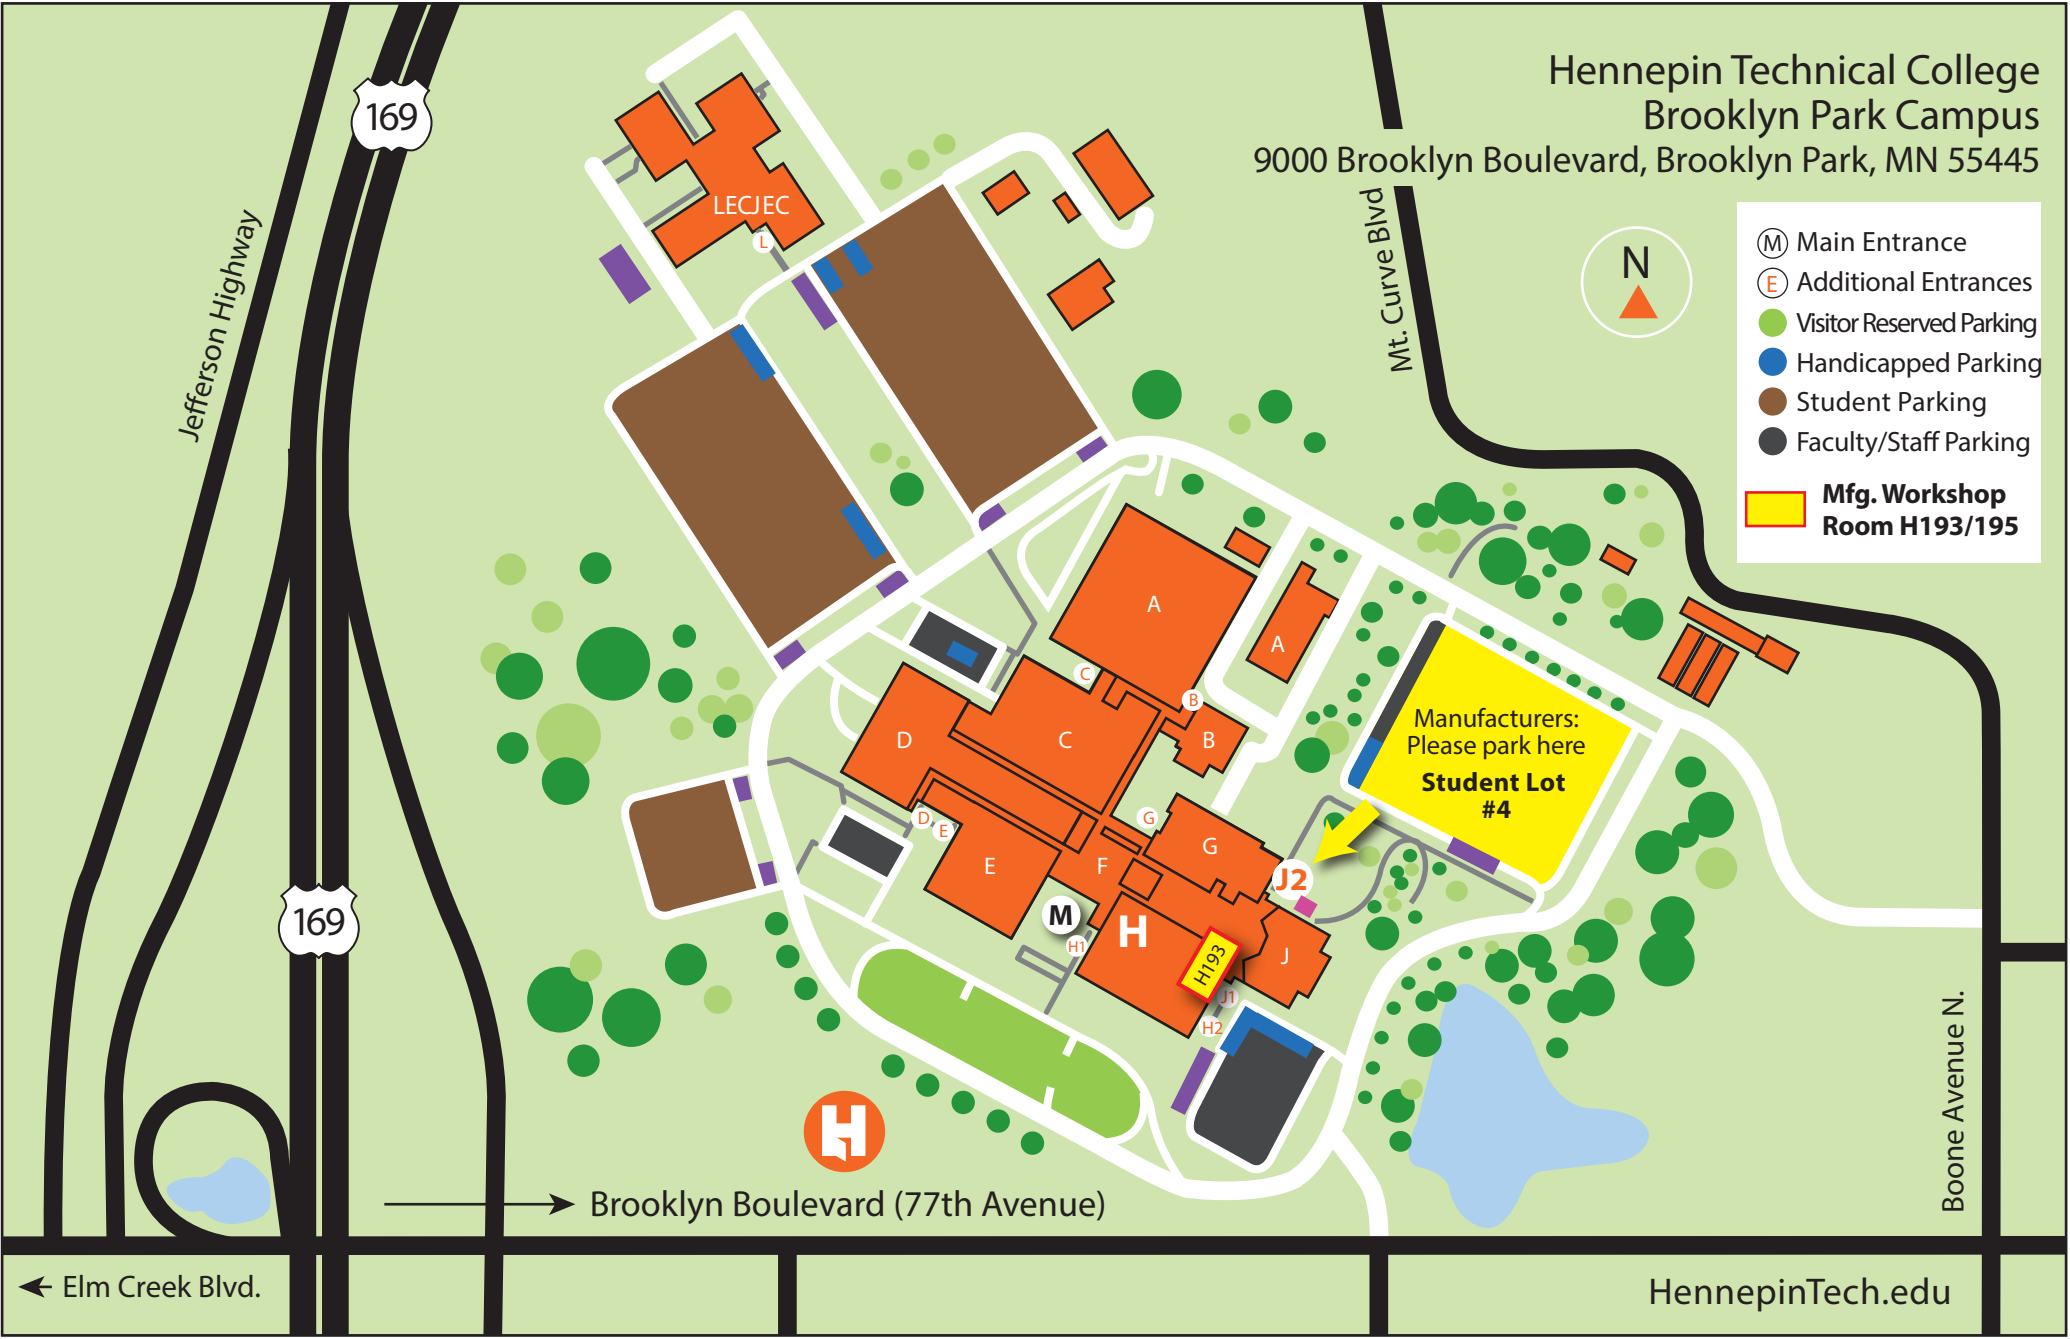

Hennepin Technical College Brooklyn Park Campus

9000 Brooklyn Boulevard, Brooklyn Park, MN 55445

- (M) Main Entrance
- (E) Additional Entrances
- Visitor Reserved Parking
- Handicapped Parking
- Student Parking
- Faculty/Staff Parking
- Mfg. Workshop Room H193/195

← Elm Creek Blvd.

→ Brooklyn Boulevard (77th Avenue)

HennepinTech.edu