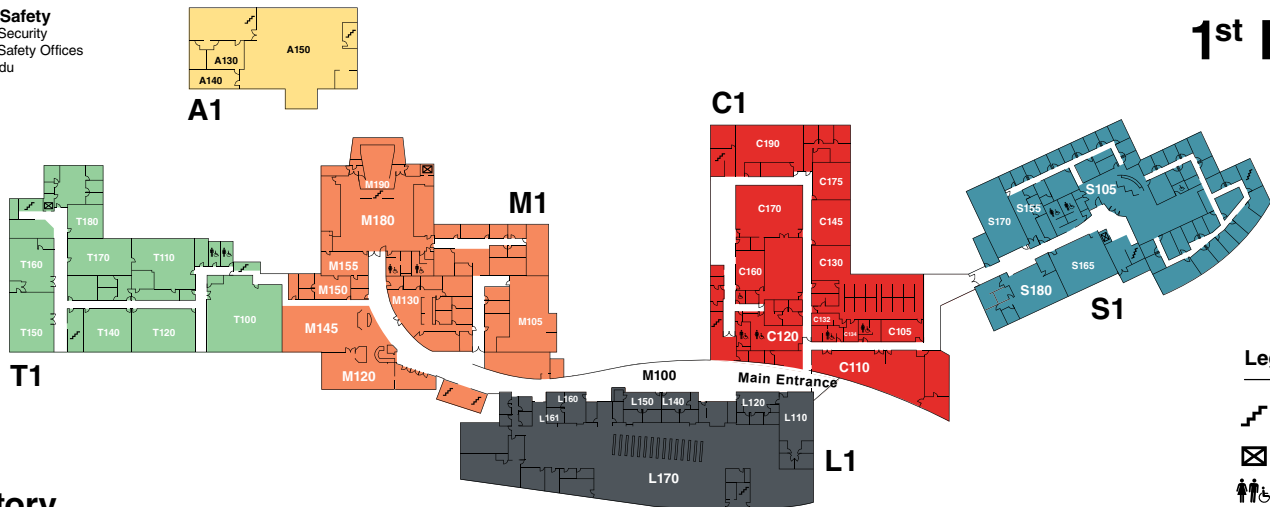

2nd Floor

Security & Safety
 218-733-6911 Security
 218-733-7621 Safety Offices
 security@lsc.edu

1st Floor

- Legend**
- Stairwell
 - Elevator
 - Restroom

Directory

Advancement and External Relations Admissions/LSC Foundation/Marketing	S205
Affinity Plus Federal Credit Union	L160
Atrium	M180
Business Services & Student Payments Tuition Payment	S180
Clinic Services Dental/Massage/PT	C120
Commons ★	M255
Copy Center Mailing/Postage/Printing	M246
Disability Services Testing Accommodations/ASL Interpreters	S155
Hawk's Landing Lounge Seating/Student Events	L201

State of Manufacturing Room M255