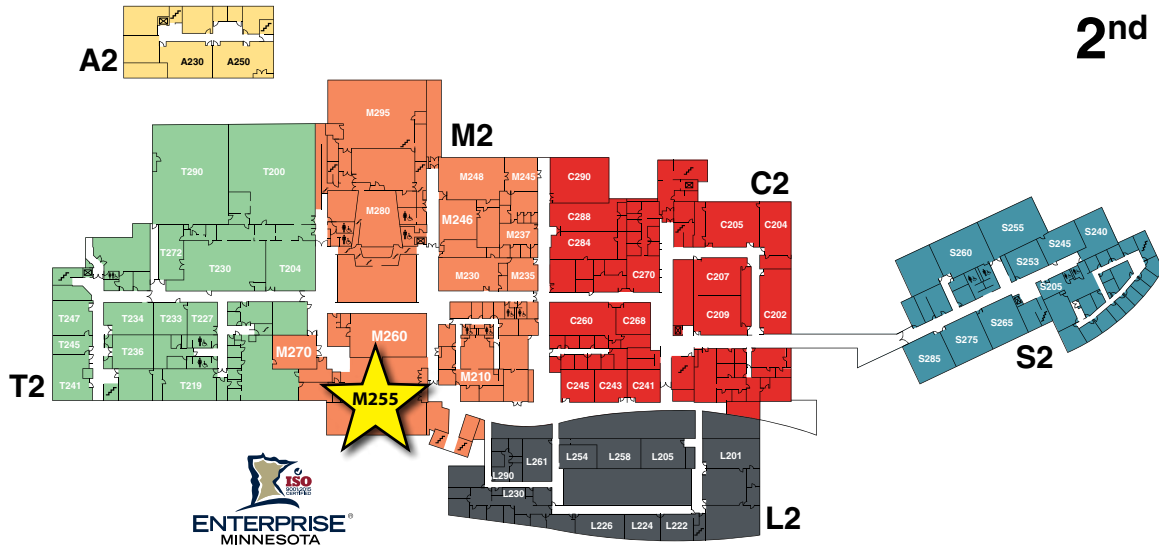

2nd Floor

Security & Safety
 218-733-6911 Security
 218-733-7621 Safety Offices
 security@lsc.edu

1st Floor

- Legend**
- Stairwell
 - Elevator
 - Restroom

Directory

Advancement and External Relations Admissions/LSC Foundation/Marketing	S205
Affinity Plus Federal Credit Union	L160
Atrium	M180
Business Services & Student Payments Tuition Payment	S180
Clinic Services Dental/Massage/PT	C120
Commons ★	M255
Copy Center Mailing/Postage/Printing	M246
Disability Services Testing Accommodations/ASL Interpreters	S155
Hawk's Landing Lounge Seating/Student Events	L201

State of Manufacturing Room M255